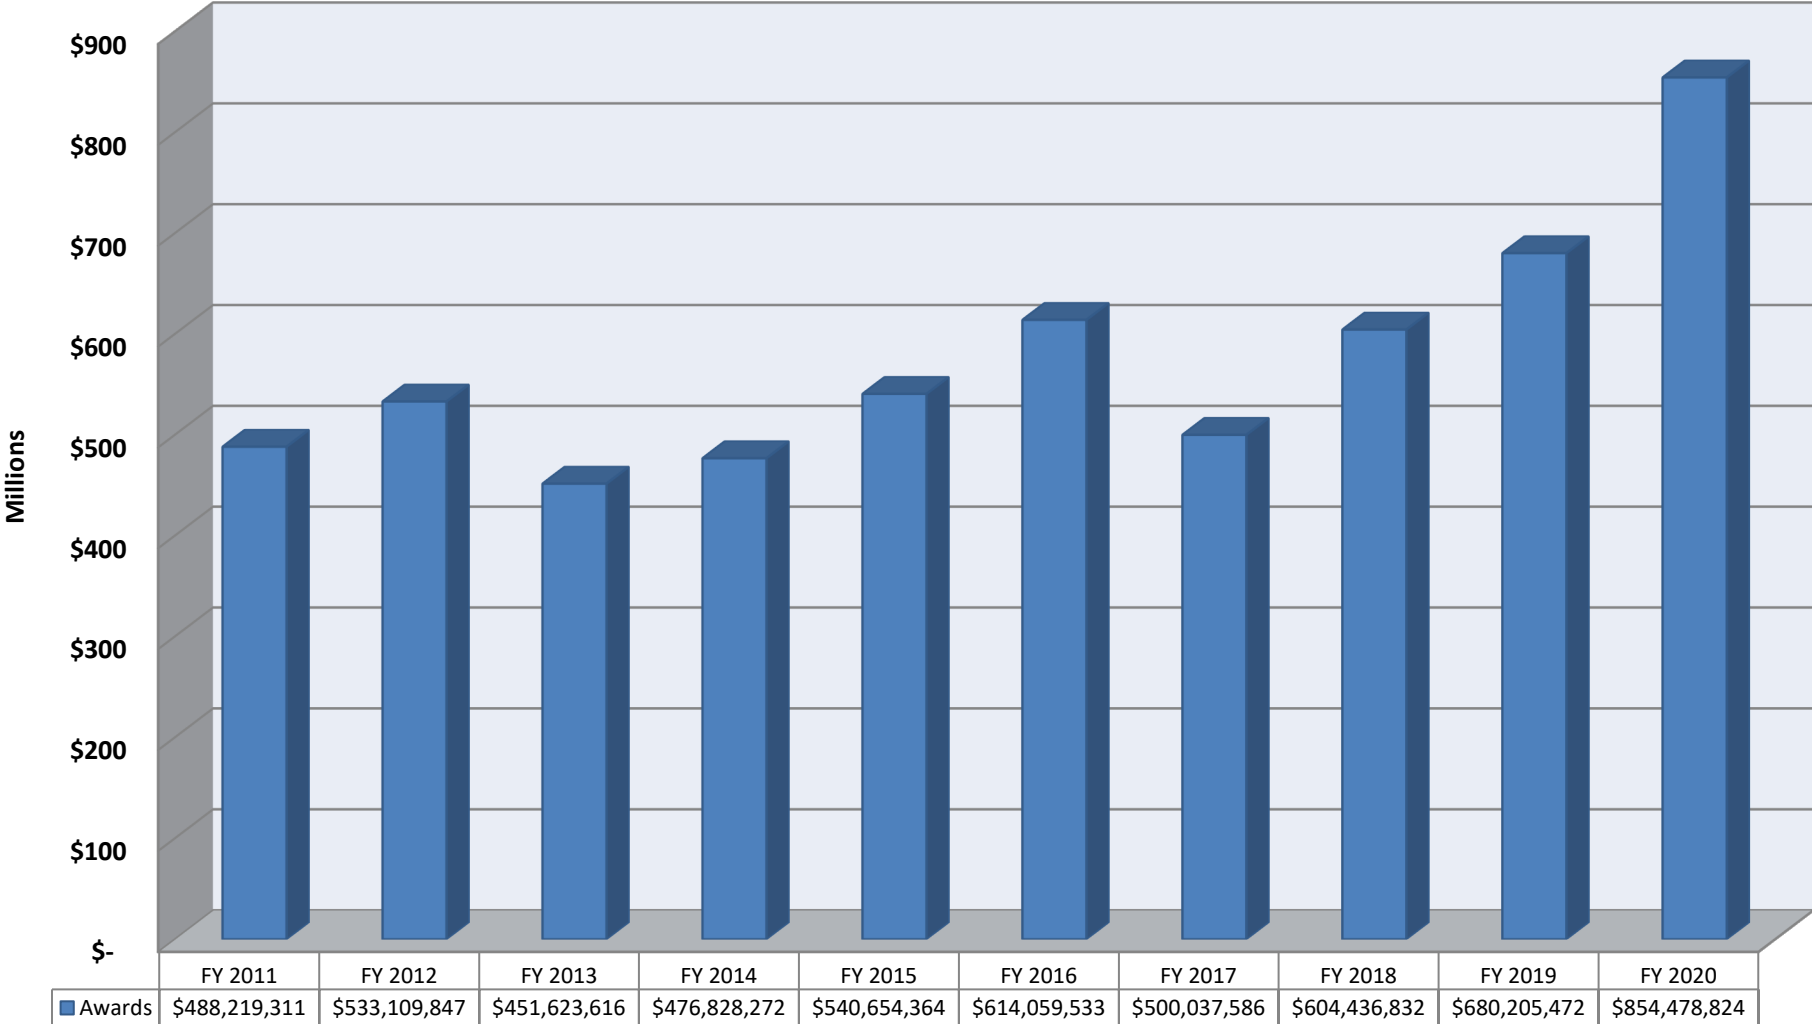

Indiana University Sponsored Program Award Activity Ten-Year Summary *FY 2011 to FY 2020*

Indiana University Awards by Direct Source FY 2020